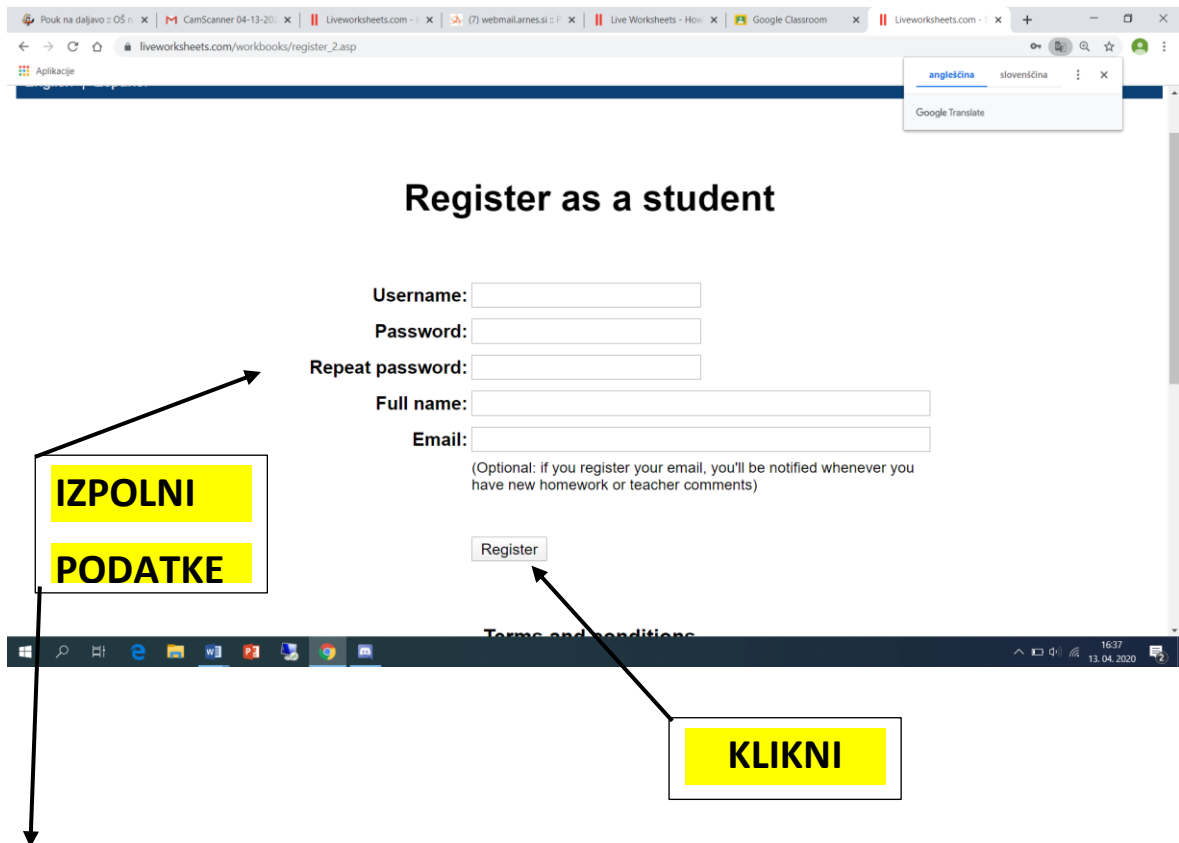

liveworksheets.com/workbooks/register_1.asp

Aplikacije

LIVEWORKSHEETS
student's zone

English | Español

Register as a student

You can only register as a student if you have been invited by your teacher or your school.
In that case, please enter your group code here:

Group code:

KLIKNI

VPIŠI KODO ZA SVOJ RAZRED
(glej zgoraj)

Windows taskbar: 16:23 13. 04. 2020

Username = uporabniško ime (po želji; moje je *nskoc*)

Password = geslo

Repeat password: ponovi geslo

Full name : ime, priimek