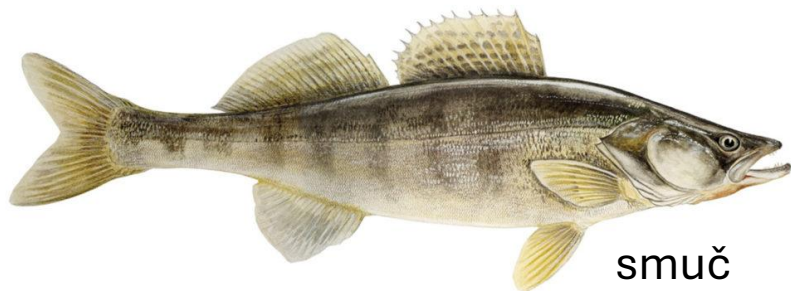

An underwater scene with a deep blue background. Several fish are visible, including a large silver fish with a dark stripe along its side, and several smaller, darker fish. The fish are swimming in various directions.

# RIBE

Naravoslovje 7  
Vretenčarji

# SLADKOVODNE RIBE

potočna postrv

lipan

smuč

som

mrena

ščuka

klen