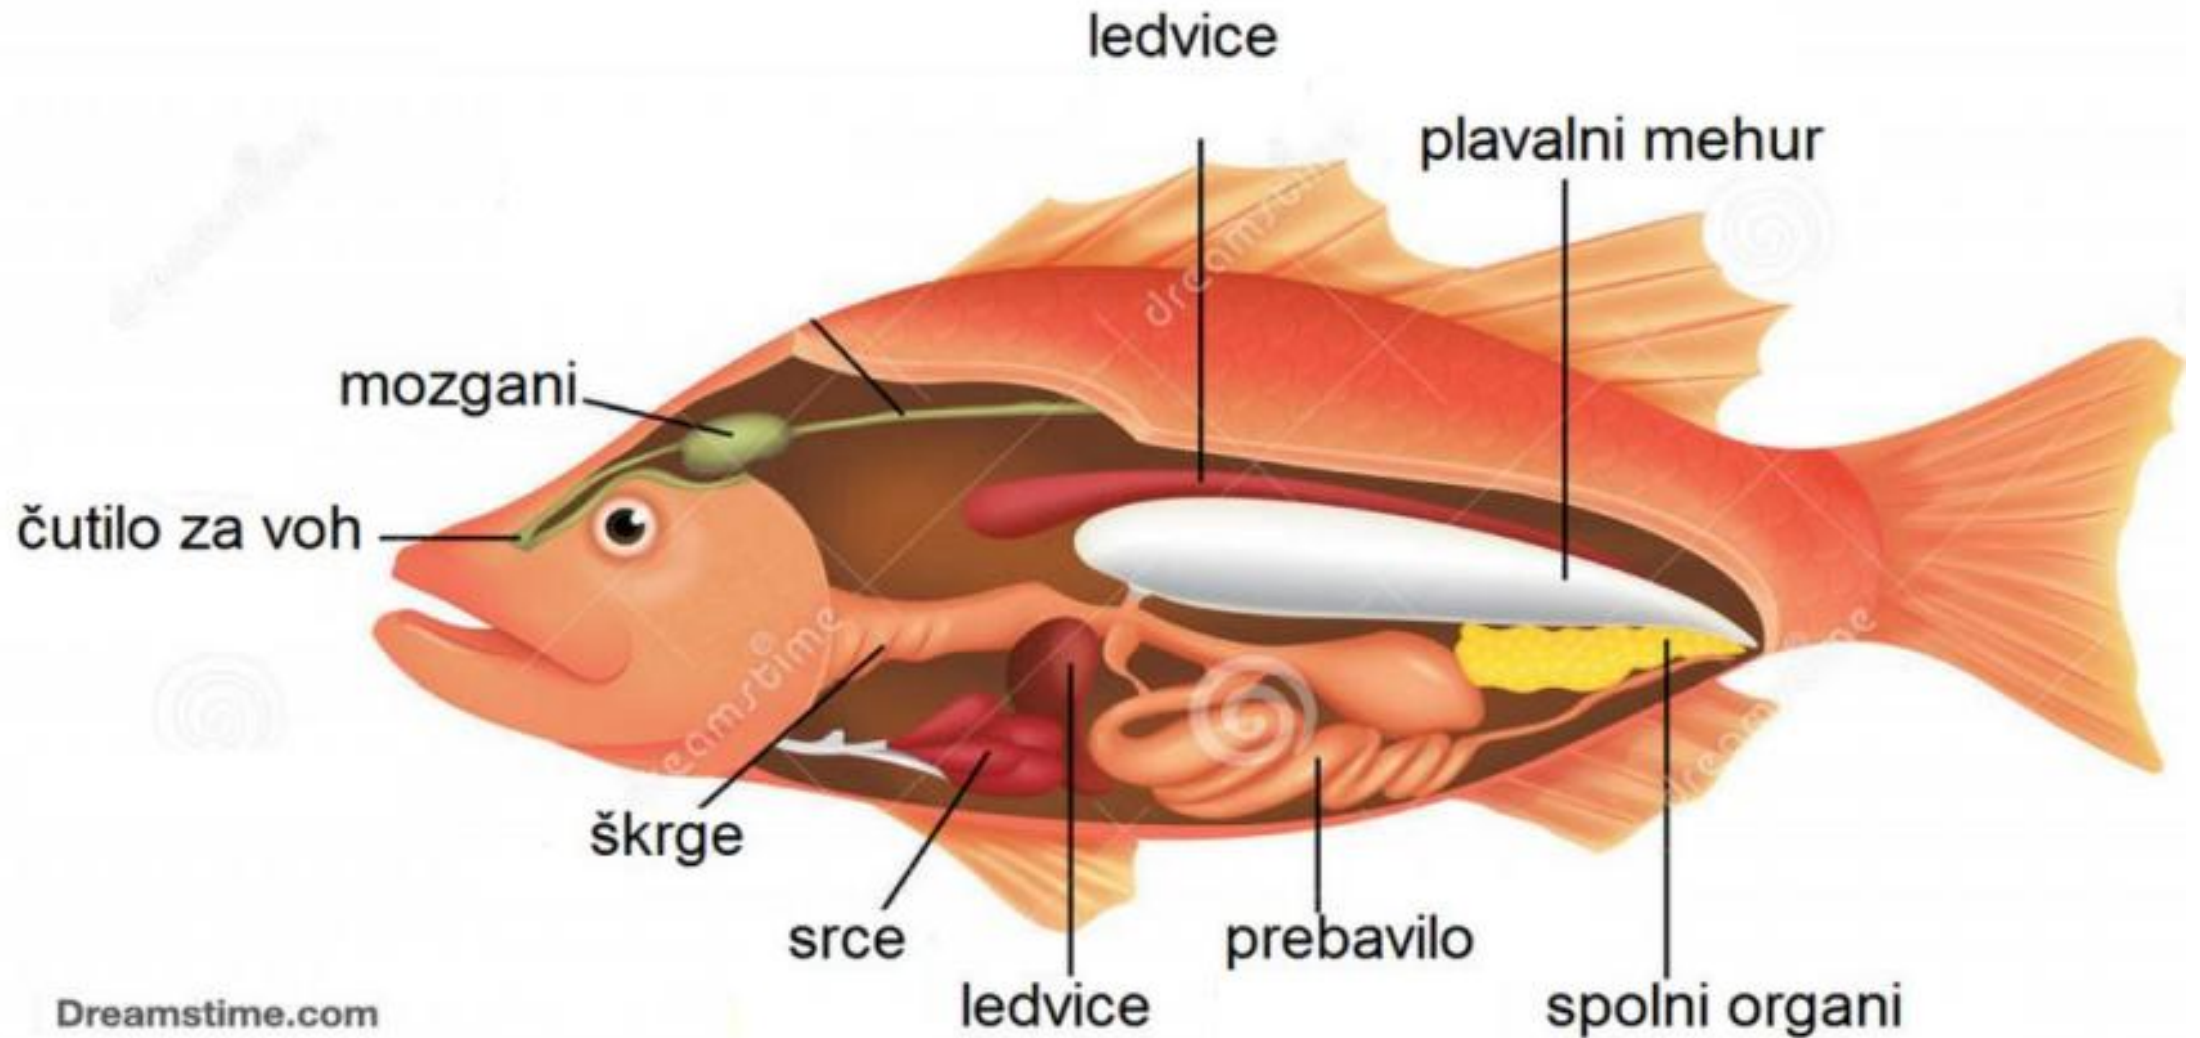

NOTRANJA ZGRADBA RIBE KOSTNICE