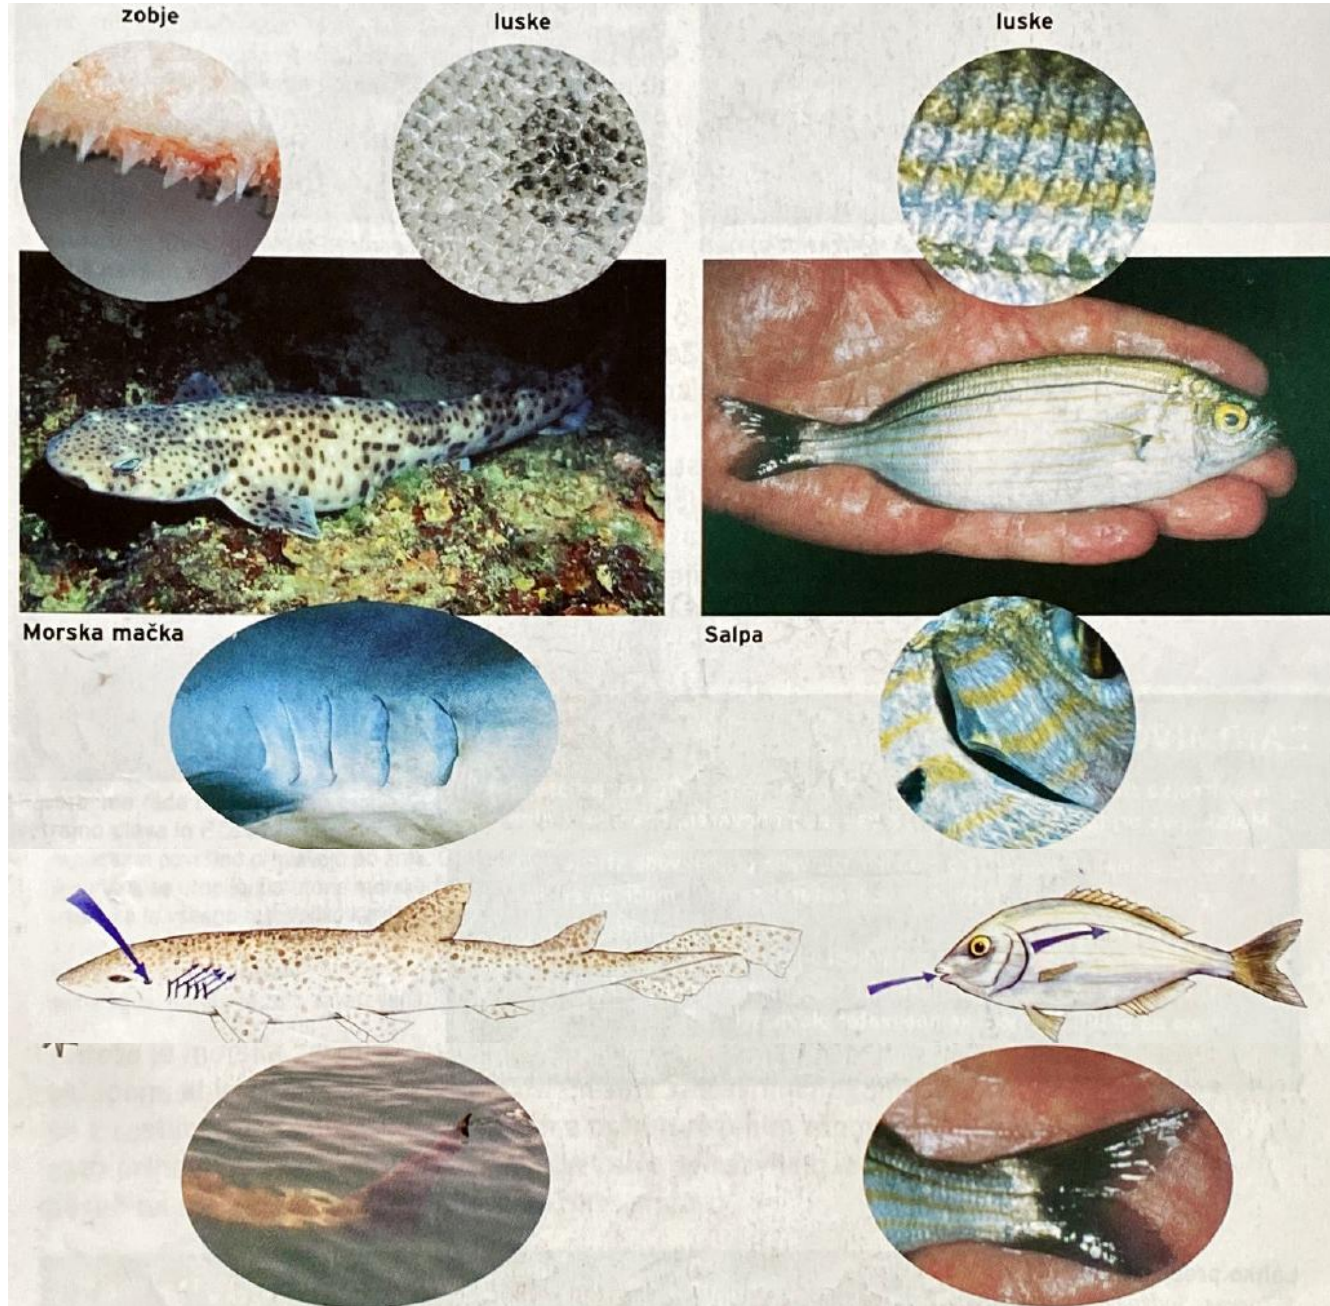

PRIMERJAVA RIB KOSTNIC IN HRUSTANČNIC